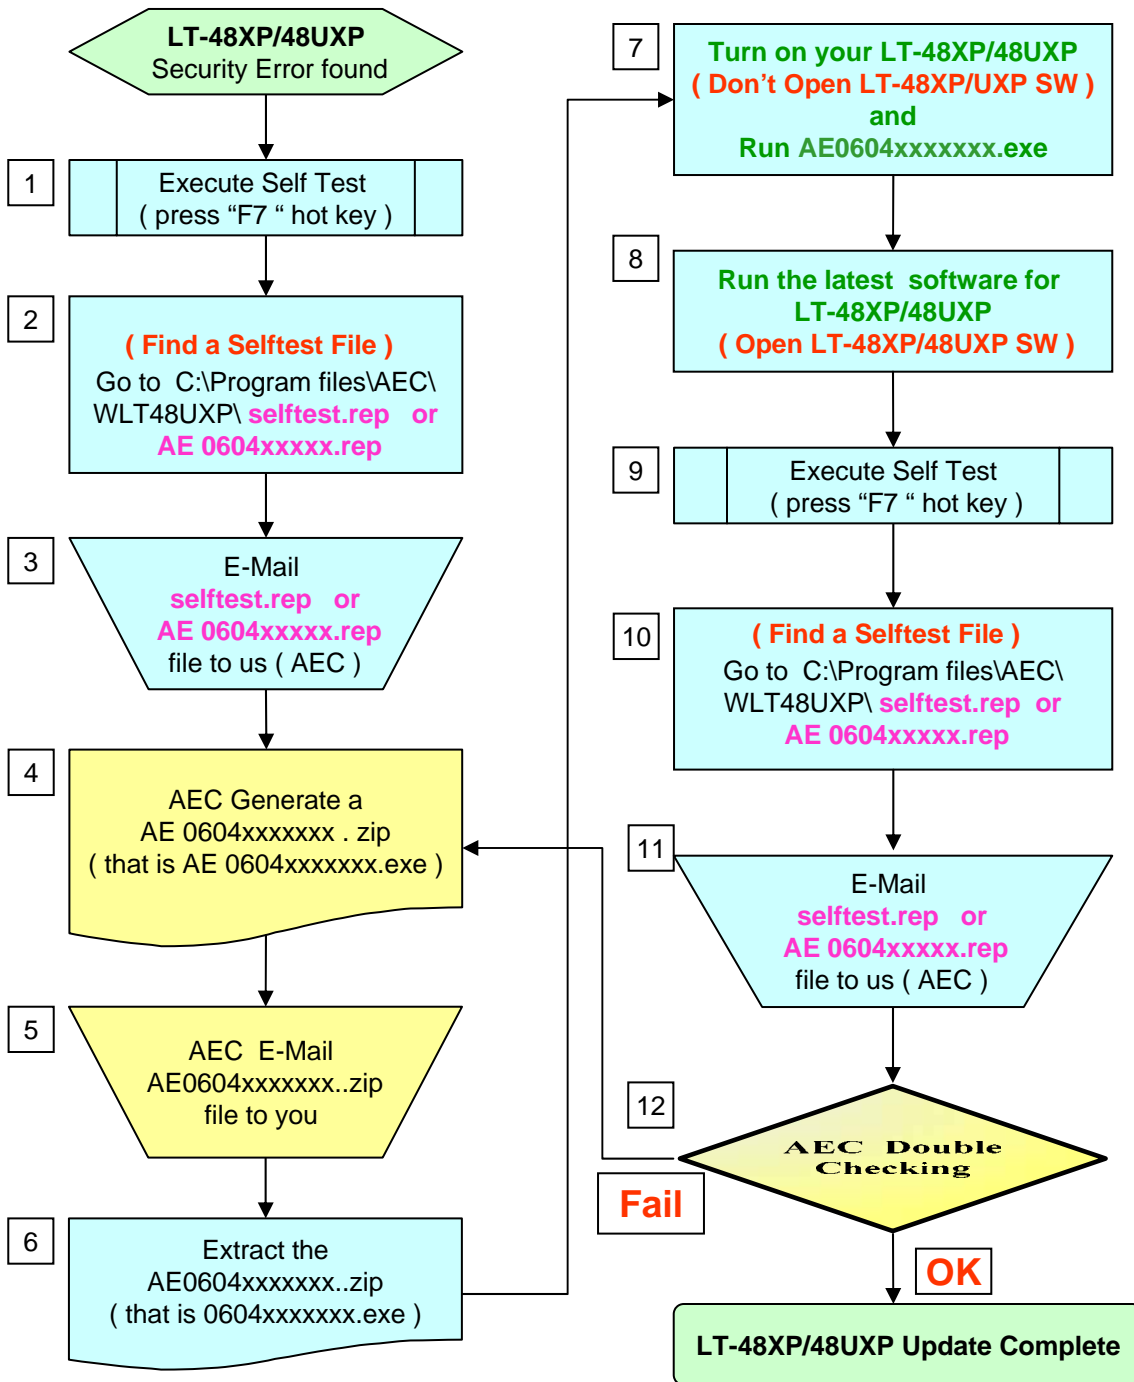

LabTool-48XP / 48UXP Security Error Update Processes

(AEC) Advantech Equipment Corp.
(Step 4 & 5 & 12 by AEC)

Customer's LT-T400 S/N (AE0409000001)
(Step 1 to 3 & 6 to 11 by Customer)

PC's OS : (1) Win2000 + SP4 recommended
(2) WinXP + SP1 recommended
(3) WinXP + SP2 recommended